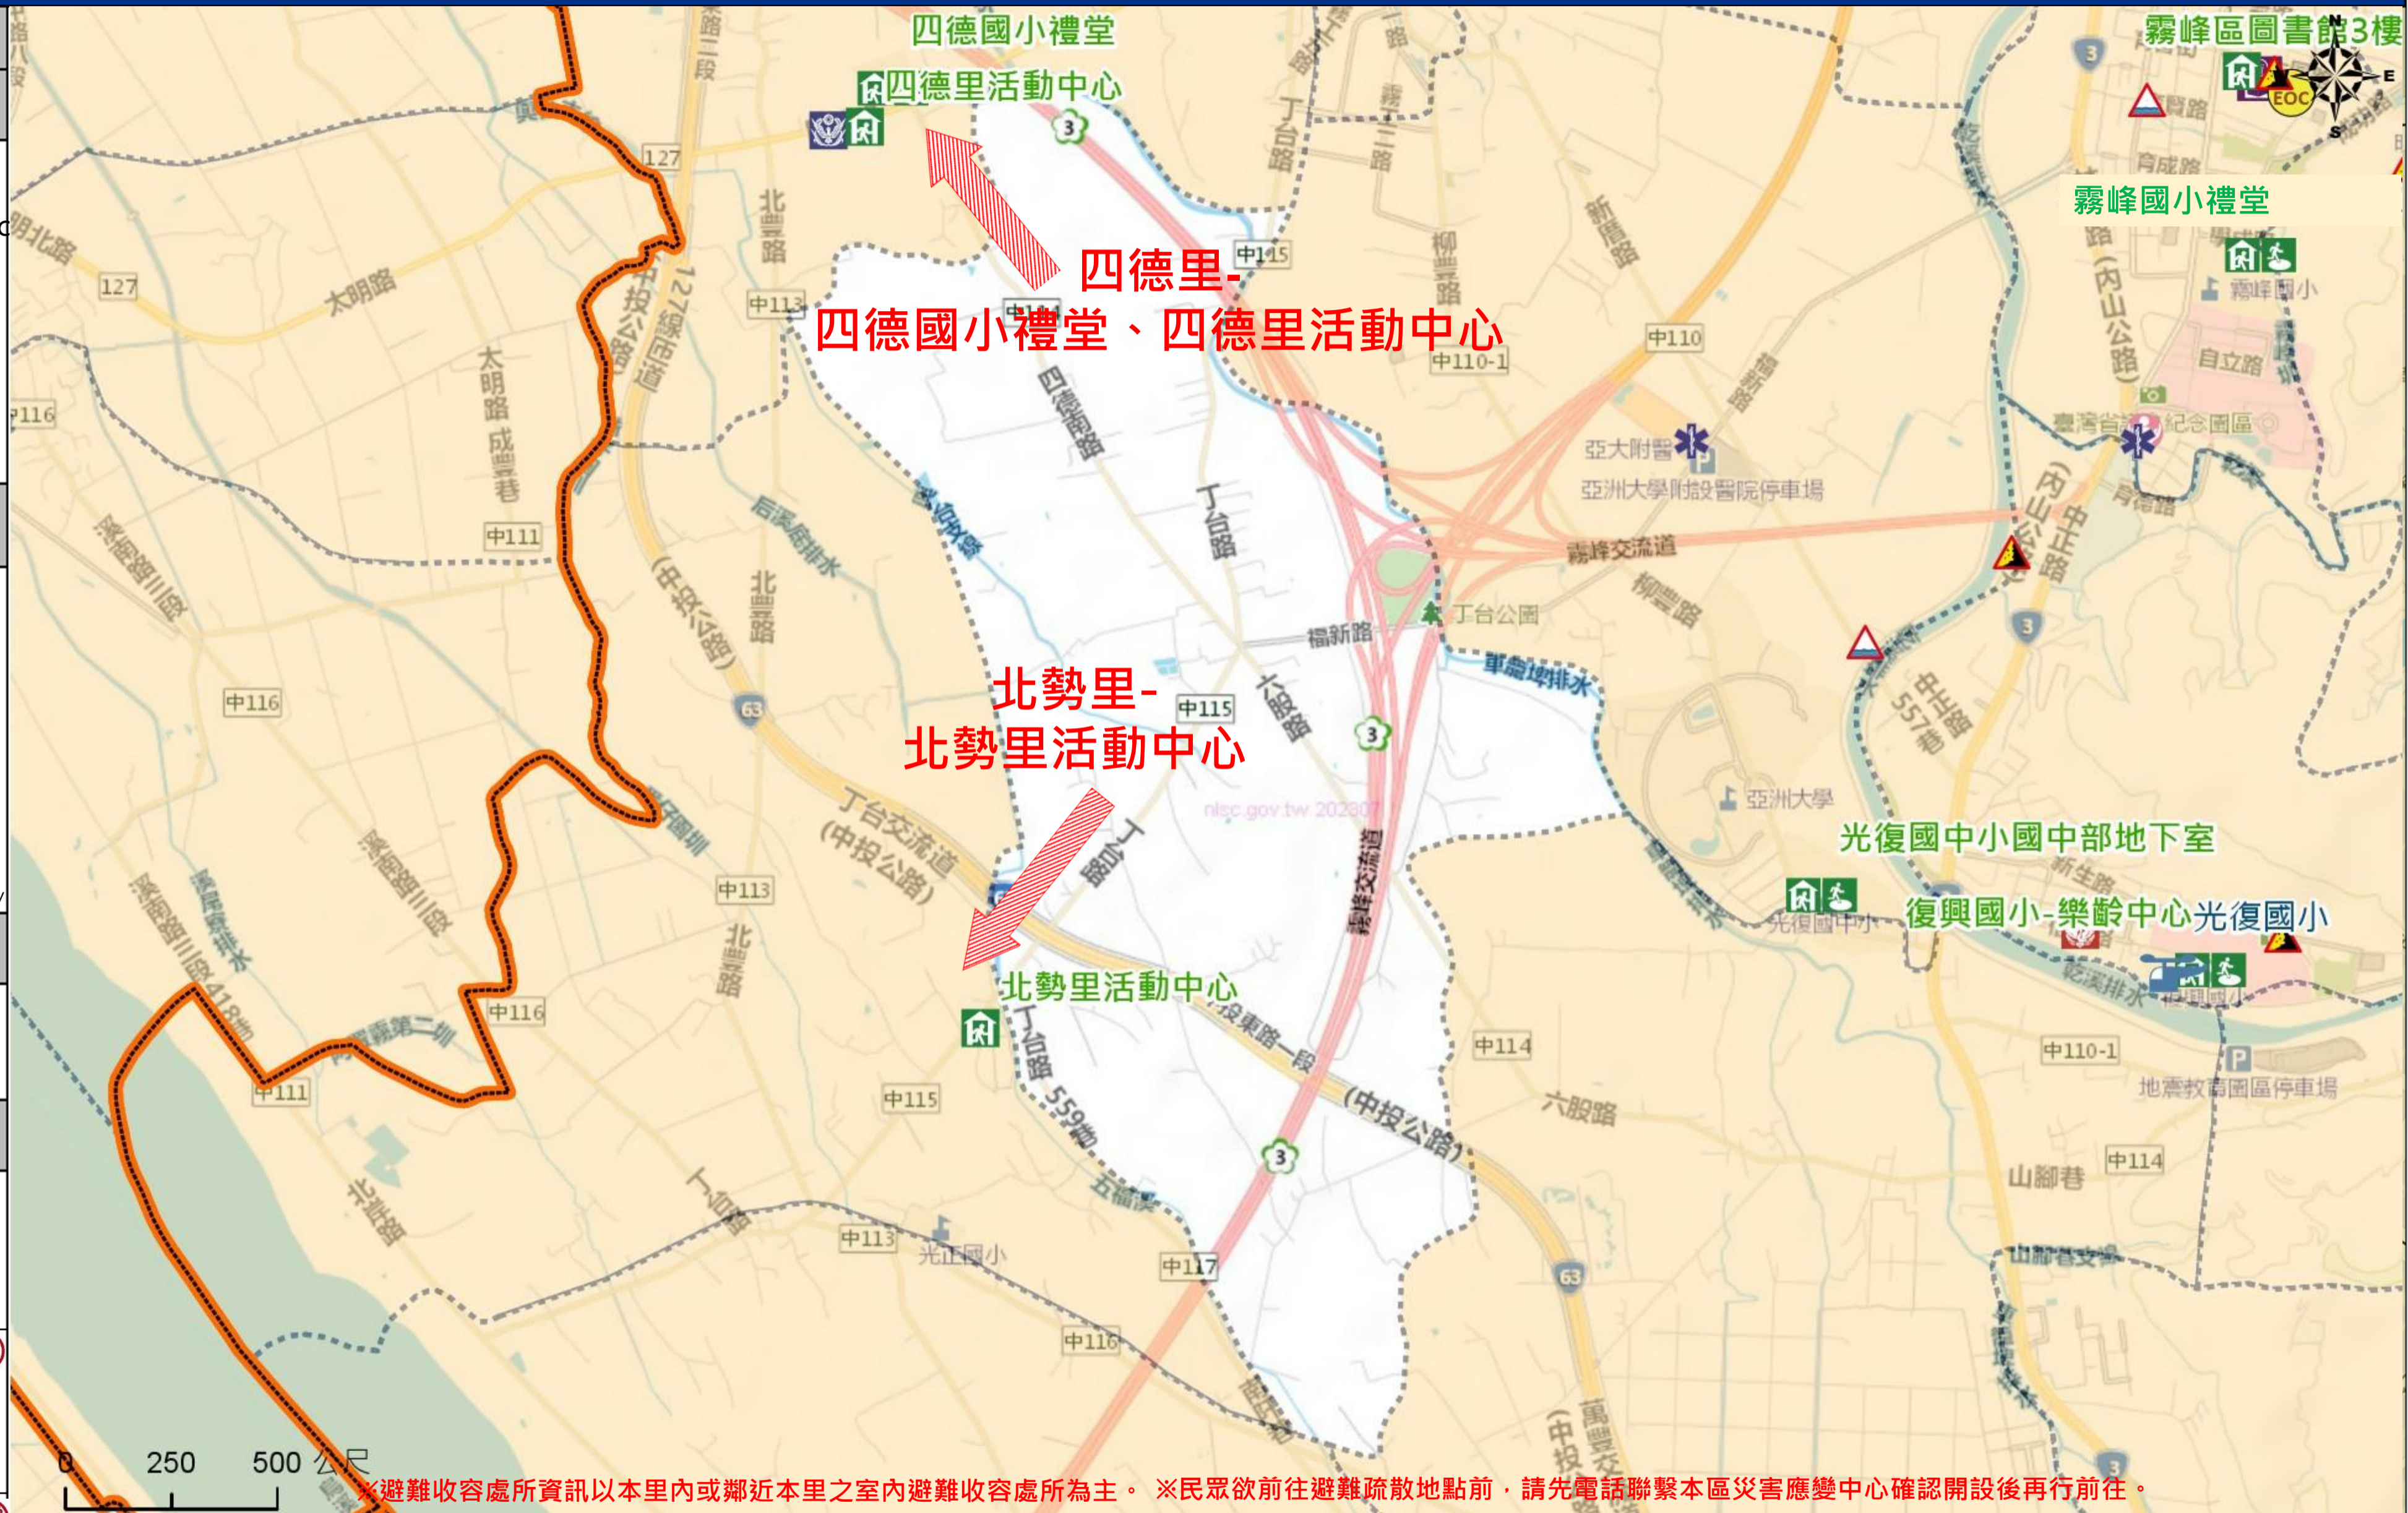

臺中市霧峰區丁台里簡易疏散避難地圖 Dingtai Vil., Wufeng District, Taichung City Simple Evacuation Map No.6602600-018

防災資訊表 Information Table

災害通報單位 Notification Unit

臺中市災害應變中心 Taichung EOC
04-23811119#567
霧峰區災害應變中心 Wufeng District EOC
04-23397128
警察局霧峰分局 Police Department
04-23302139
消防局溪湳分隊 Fire Department
04-23355211
1999臺中市民一碼通 Citizen Helpline
1999

防災資訊網站 Emergency Information website

經濟部水利署防災資訊服務網
Water Resources Agency, Ministry of Economic Affairs
<https://fhy.wra.gov.tw/fhyv2/>
行政院農委會土石流防災資訊網
Debris Flow Disaster Prevention Information
<https://246.swcb.gov.tw/>
NCDR災害情資網
National Science and Technology Center for Disaster Reduction
<https://ceodss.ncdr.nat.gov.tw/>
臺中市政府水利局防災資訊網
Water Resources Bureau of Taichung City Government
<https://wrbeochi.taichung.gov.tw/TCSAFE/>

緊急聯絡人 Emergency Contact person

里長 Chief of Dingtai Vil.
施豐碧 SHI,FENG-BI
電話 Tel. : (04)23393501
手機 Phone Number : 0933-540925

避難收容處所 Evacuation Shelter

名稱(Name)：四德活動中心 (水土)
地址(add.)：四德路533號二樓
聯絡電話(Tel.)：04-23398205
容納人數(Capacity)： 50 人(people)

名稱(Name)：四德國小禮堂 (水土震)
地址(add.)：四德路504號
聯絡電話(Tel.)：04-23393374#630
容納人數(Capacity)： 1425 人(people)

名稱(Name)：北勢里活動中心 (水土震)
地址(add.)：丁台路571巷7號
聯絡電話(Tel.)：04-23393521
容納人數(Capacity)： 35 人(people)

直升機停機處 Heliport Info

名稱：光復國小
轄區分隊(電話)：霧峰分隊(04-23393053)

霧峰區區公所2023年8月製作
Made in Aug 2023 by Wufeng District, Taichung City

※避難收容處所資訊以本里內或鄰近本里之室內避難收容處所為主。※民眾欲前往避難疏散地點前，請先電話聯繫本區災害應變中心確認開設後再行前往。

圖例 legend	防災 Disaster	道路 Road		設施 Facilities			界線 Administrative boundary							
		避難疏散方向 Evacuation route		一般道路 Road		省道 Provincial Road		室外避難處所 Outdoor Shelter		室內避難處所 Indoor Shelter		民生物資儲備處所 Material reserve		區行政界線 District level
	歷史淹水點位 History Flooding Point		縣道 County highway		快速道路 Expressway		醫療機構 Medical Facility		警察單位 Police Department		消防單位 Fire Department		里行政界線 Village level	
	歷史坡地災害 History slope point		國道 Highway		臺灣鐵路 TRA		社福機構(身障) Disabled Persons		社福機構(老人) Elderly welfare institution		社福機構(兒少) Children welfare		直升機停機處 Heliport	
			臺灣高鐵 THSR		台中捷運 TMRT		一般護理之家 Nursing Home		災害應變中心 Emergency Operation Center				臺中市市民防災手冊 Taichung Citizen Disaster Prevention Guide